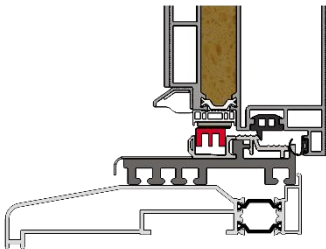

# Cill Profiles for Front Entrance Doors

2 sizes: 150 & 190 mm wide  
Aluminium casted end-caps  
Standard colour RAL 7016  
Custom colours available  
Custom length

RD65 – ETC 457

RD80 – ETC 457

RD100 – ETC 458