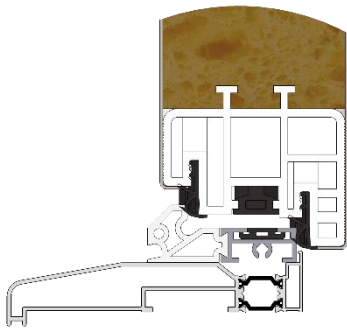

# Cill Profiles for Front Entrance Doors

2 sizes: 150 & 190 mm wide  
Aluminium casted end-caps  
Standard colour RAL 7016  
Custom colours available  
Custom length

RD65 – ETC 457

RD80 – ETC 457

RD100 – ETC 458