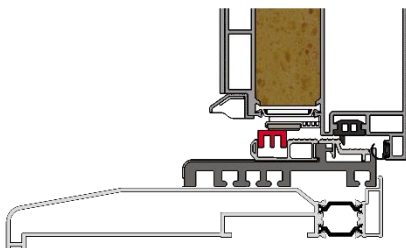

# Cill Profiles for Front Entrance Doors

2 sizes: 150 & 190 mm wide  
Aluminium casted end-caps  
Standard colour RAL 7016  
Custom colours available  
Custom length

RD65 – ETC 457

RD80 – ETC 457

RD100 – ETC 458