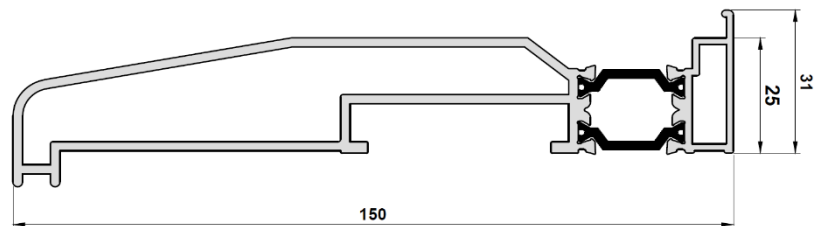

Cill Profiles for Front Entrance Doors

2 sizes: 150 & 190 mm wide
Aluminium casted end-caps
Standard colour RAL 7016
Custom colours available
Custom length

ETC 457